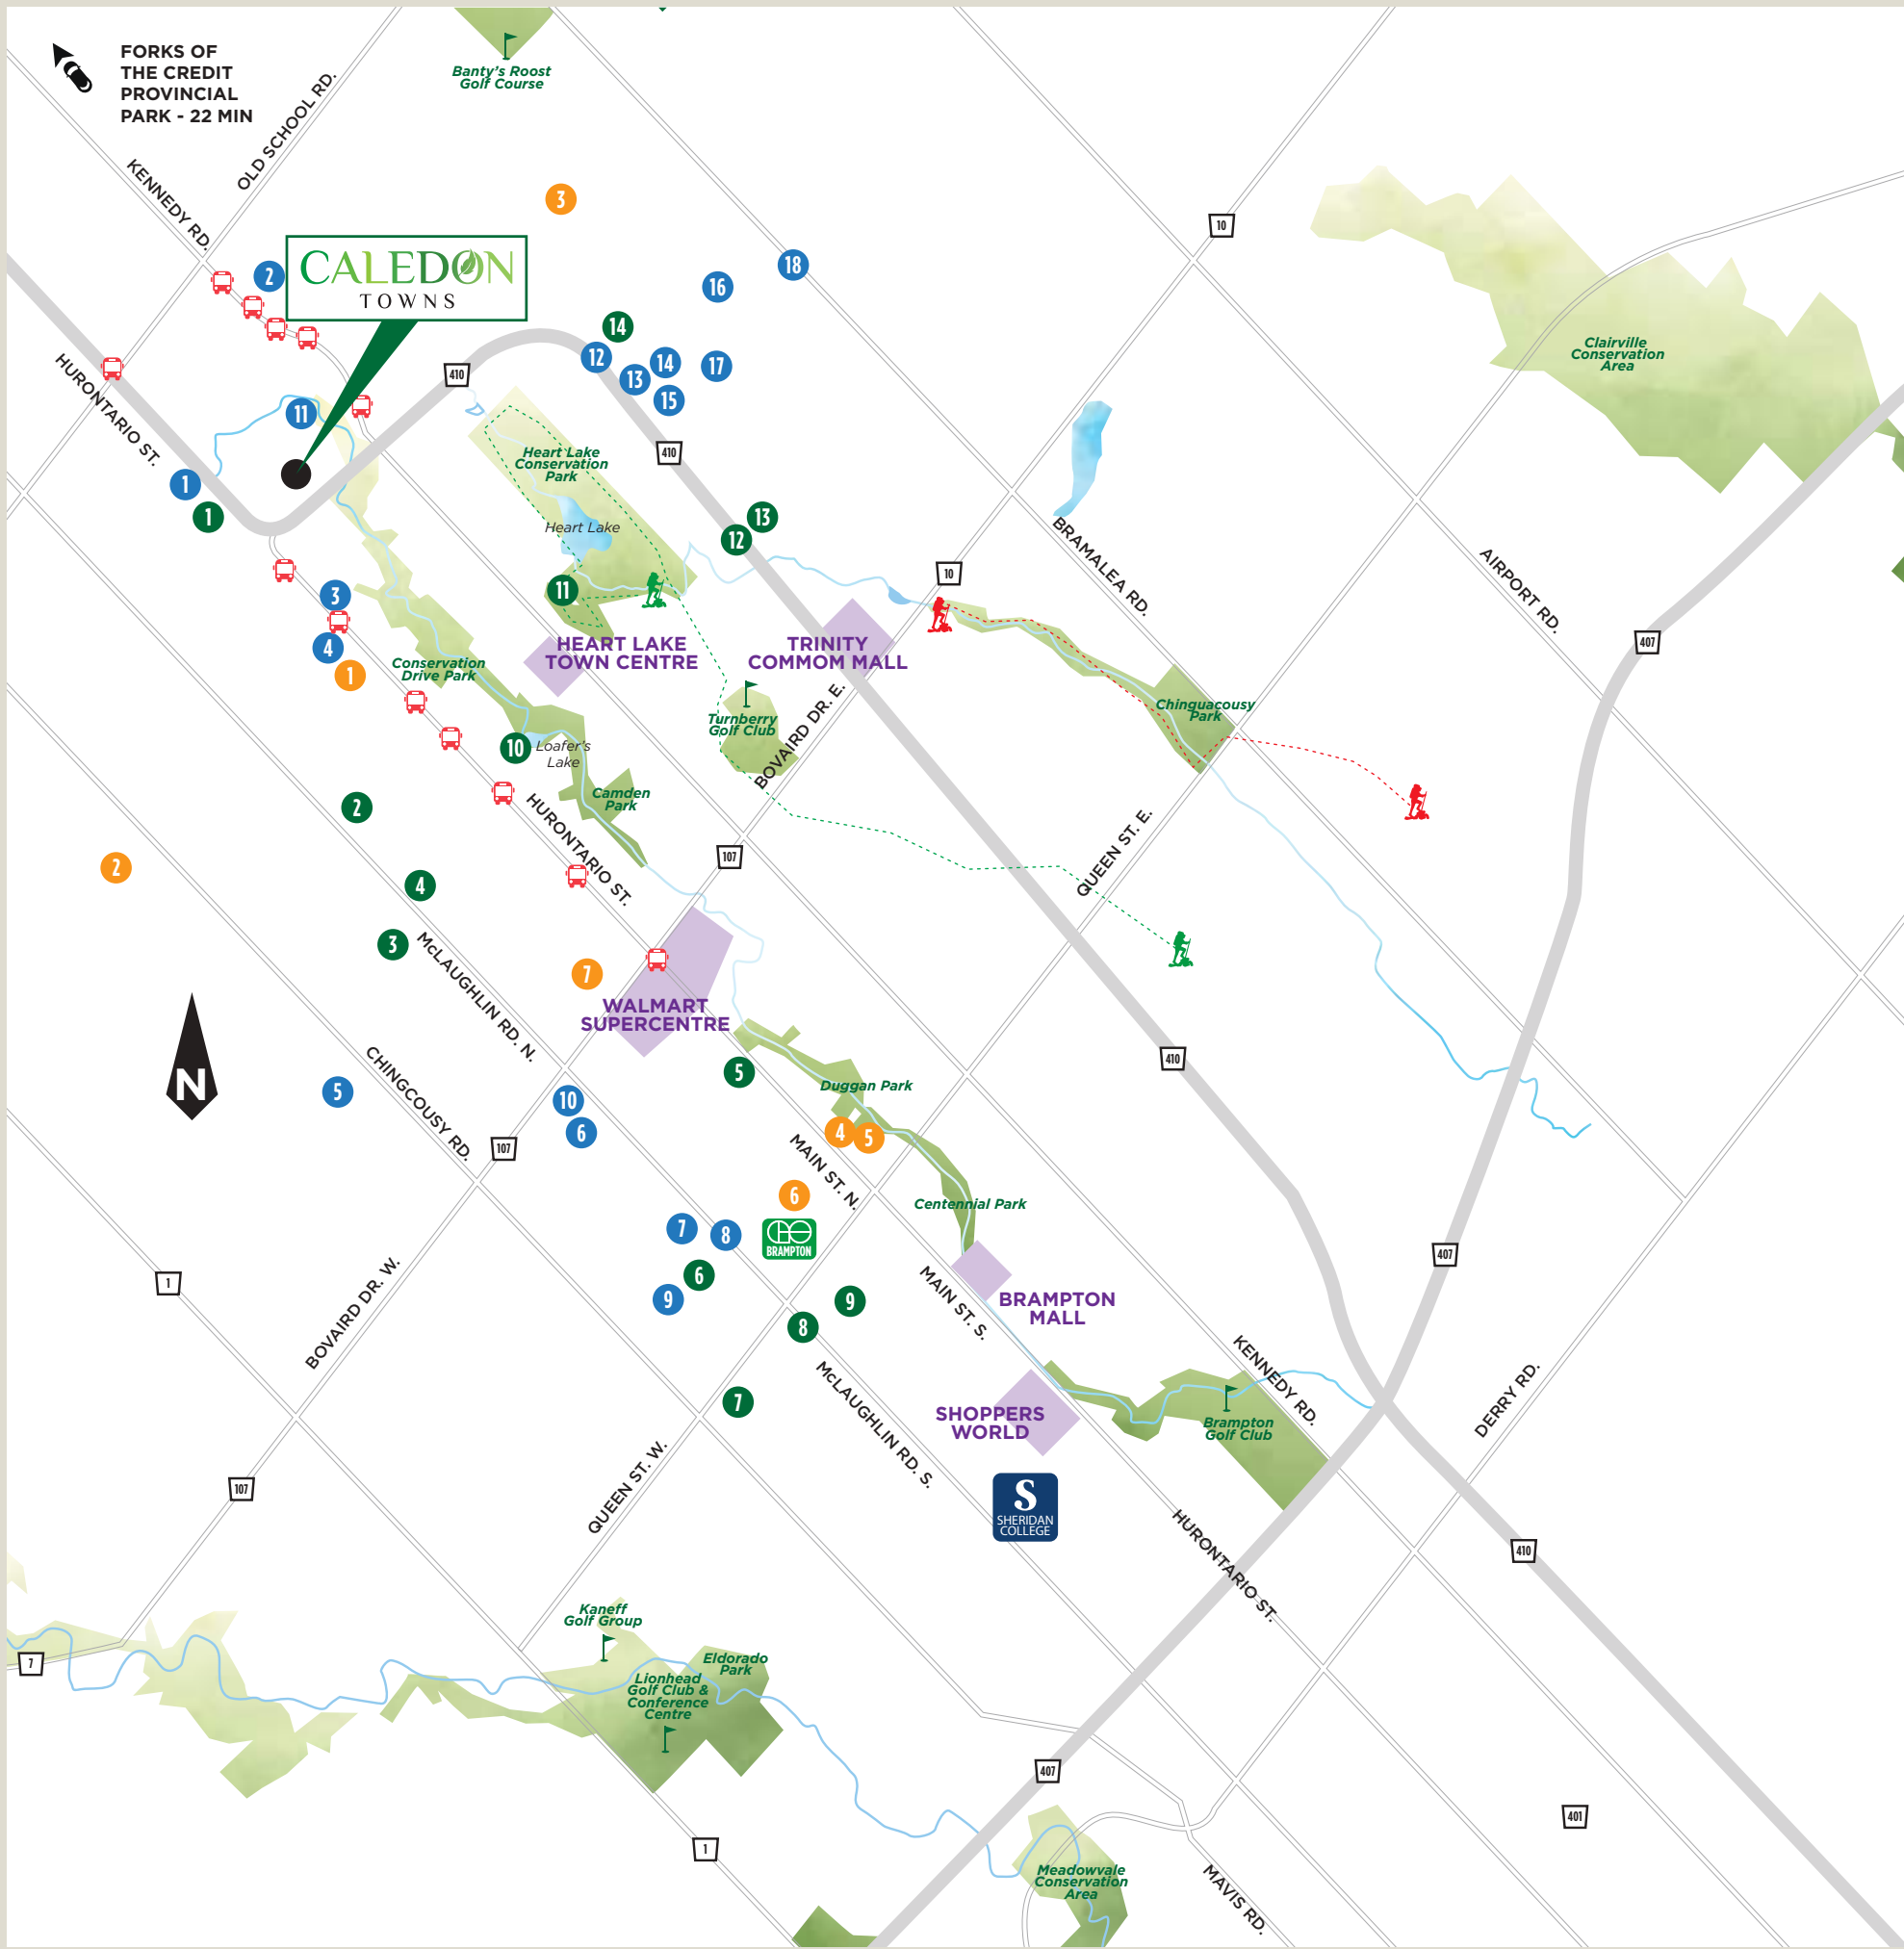

#### EDUCATION

1. Brampton Christian School
2. Southfield Village Public School
3. St. Rita Elementary School
4. St. Stephen School
5. Nelson Mandela Public School
6. Royal Orchard Middle School
7. Glendale Public School
8. Making Waves Swim School
9. Beatty Fleming Sr. Public School
10. St. Maria Goretti Elementary School
11. Elementary School Catholic Saint-Jean-Bosco
12. Countryside Village Public School
13. Carberry Public School
14. Lougheed Middle School
15. St. Marguerite d'Youville Secondary School
16. Louise Arbour Secondat School
17. Springdale Public School
18. Sunny View Middle School

#### PLACES OF WORSHIP

1. Immanuel Christian Reform Church
2. Home United Church
3. Mayfield United Church
4. Grace United Church
5. St. Andrews Presbyterian Church
6. Shri Shirdi Sai Baba Temple
7. Shri Krishna Sudama Mandir & Cultural Sabha

#### SHOPPING

- Trinity Common Mall
- Brampton Mall
- Heart Lake Town Centre
- Walmart Supercentre
- Shoppers World

-  THE CHINGUACOUSY TRAIL
-  ESTHER LAKE TRAIL
-  BRAMPTON TRANSIT STOPS

#### TRAVEL TIME

Southfields Community Centre	5 MINS. WALK
Tony Pontes Public School	5 MINS. WALK

BRAMPTON	9.1 KM	14 MINS.
MISSISSAUGA	29.4 KM	26 MINS.
HIGHWAY 410	5.1 KM	6 MINS.
HIGHWAY 401	24.2 KM	20 MINS.